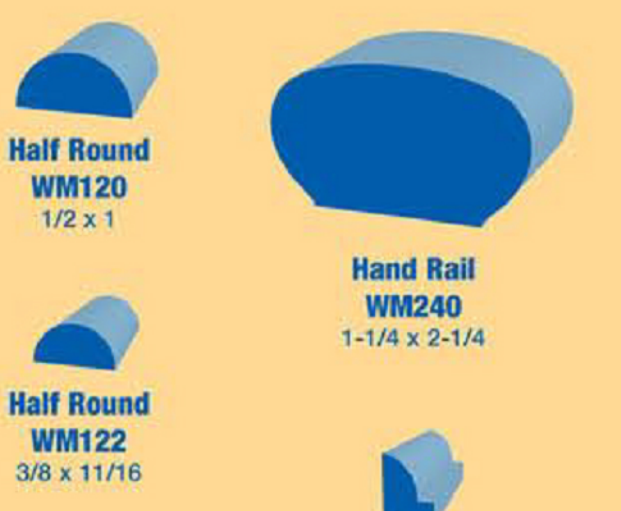

**Millwork Corp.**

10481 SW 184TH TERRACE, MIAMI, FL 33157  
 PHONE: +1 305 345 4601  
 EMAIL: INFO@MDMILLWORK.NET  
 WWW.MDMILLWORK.NET

Many patterns available in LDF, Primed Wood, Douglas Fir, Solid Pine, Composite and Flex.