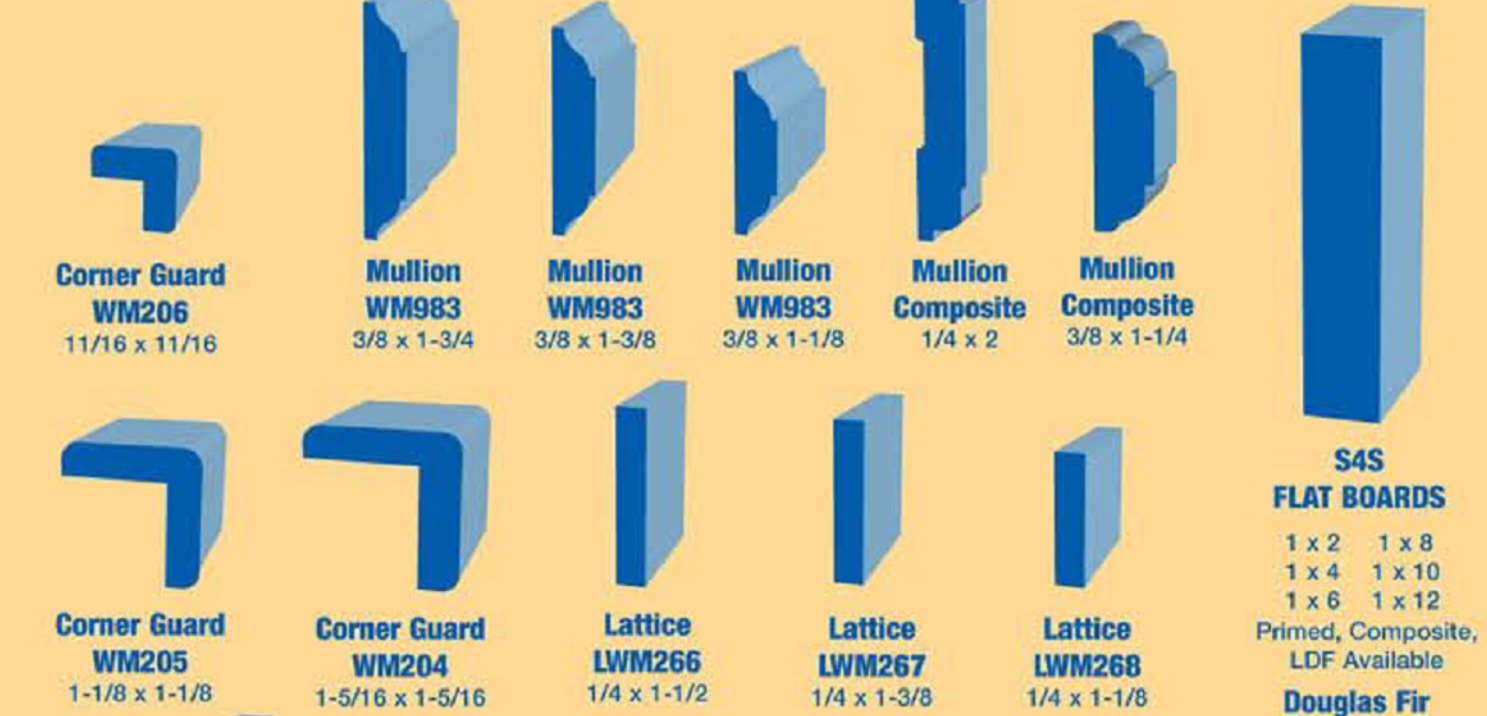

**Millwork Corp.**

10481 SW 184TH TERRACE, MIAMI, FL 33157  
 PHONE: +1 305 345 4601  
 EMAIL: INFO@MDMILLWORK.NET  
 WWW.MDMILLWORK.NET

Many patterns available in LDF, Primed Wood, Douglas Fir, Solid Pine, Composite and Flex.

(July15-190FC)