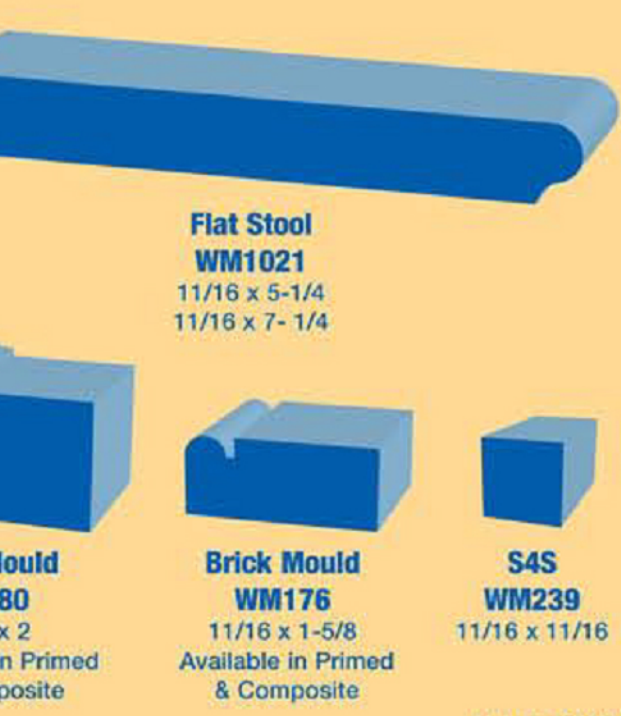

**Millwork Corp.**

10481 SW 184TH TERRACE, MIAMI, FL 33157  
 PHONE: +1 305 345 4601  
 EMAIL: INFO@MDMILLWORK.NET  
 WWW.MDMILLWORK.NET

Many patterns available in LDF, Primed Wood, Douglas Fir, Solid Pine, Composite and Flex.